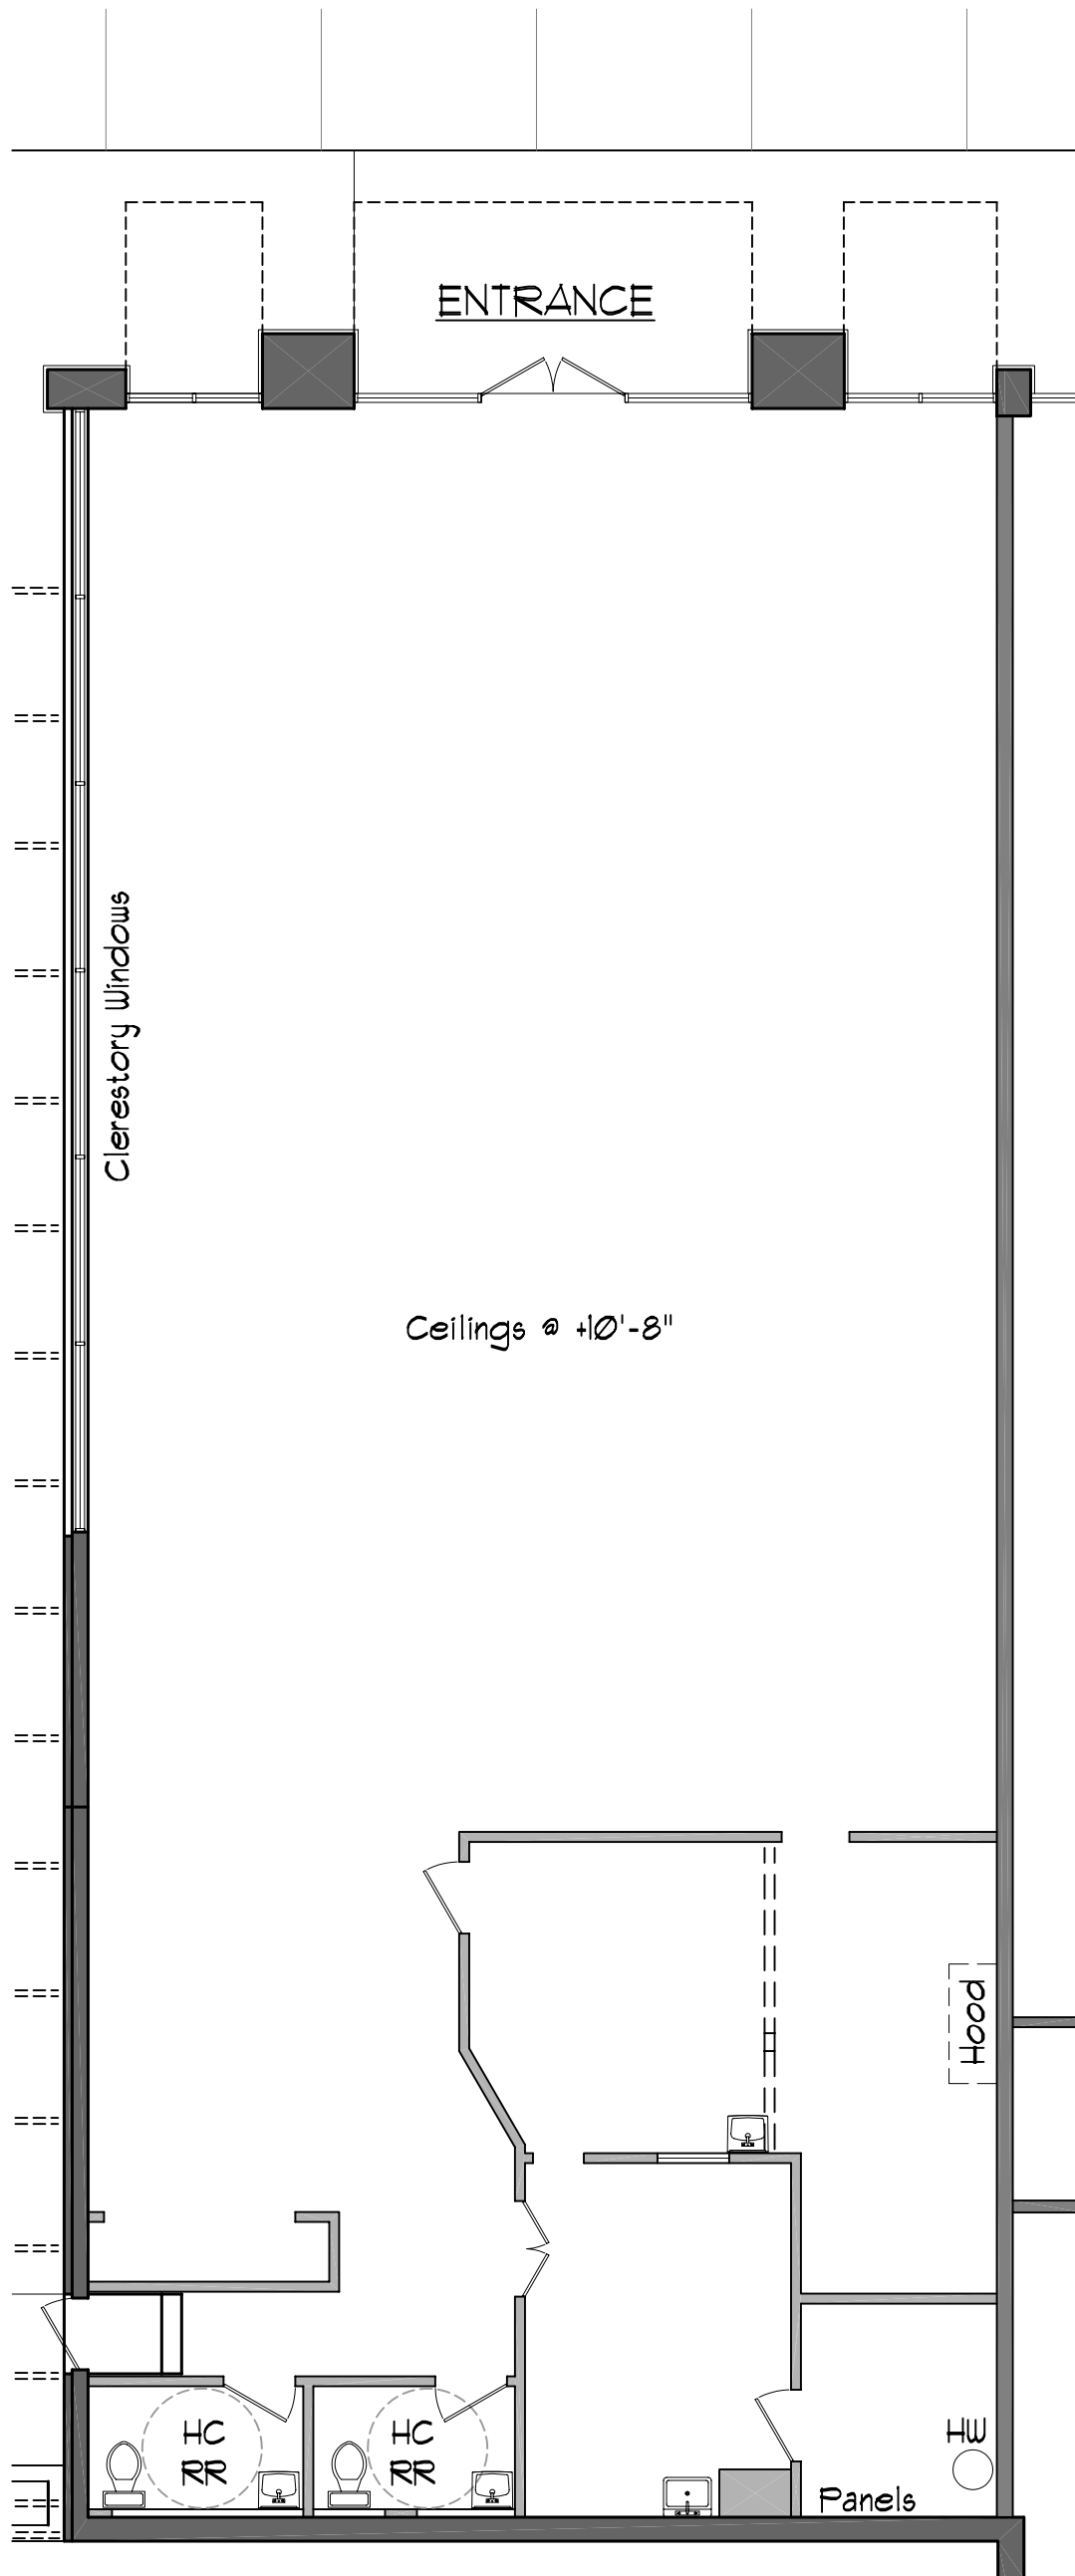

1514 E. Abram St.  
Arlington, Texas

Suite 1514 Floor Plan  
3,530 GSF

3/32" = 1'-0"  
t. north 11-9-2010

1514 E. Abram St.  
Arlington, Texas

Suite 1514 Floor Plan  
3,530 GSF

3/32" = 1'-0"  
t. north 11-9-2010

Suite 1514 Floor Plan  
3,530 GSF

Suite 1514 Floor Plan  
3,530 GSF