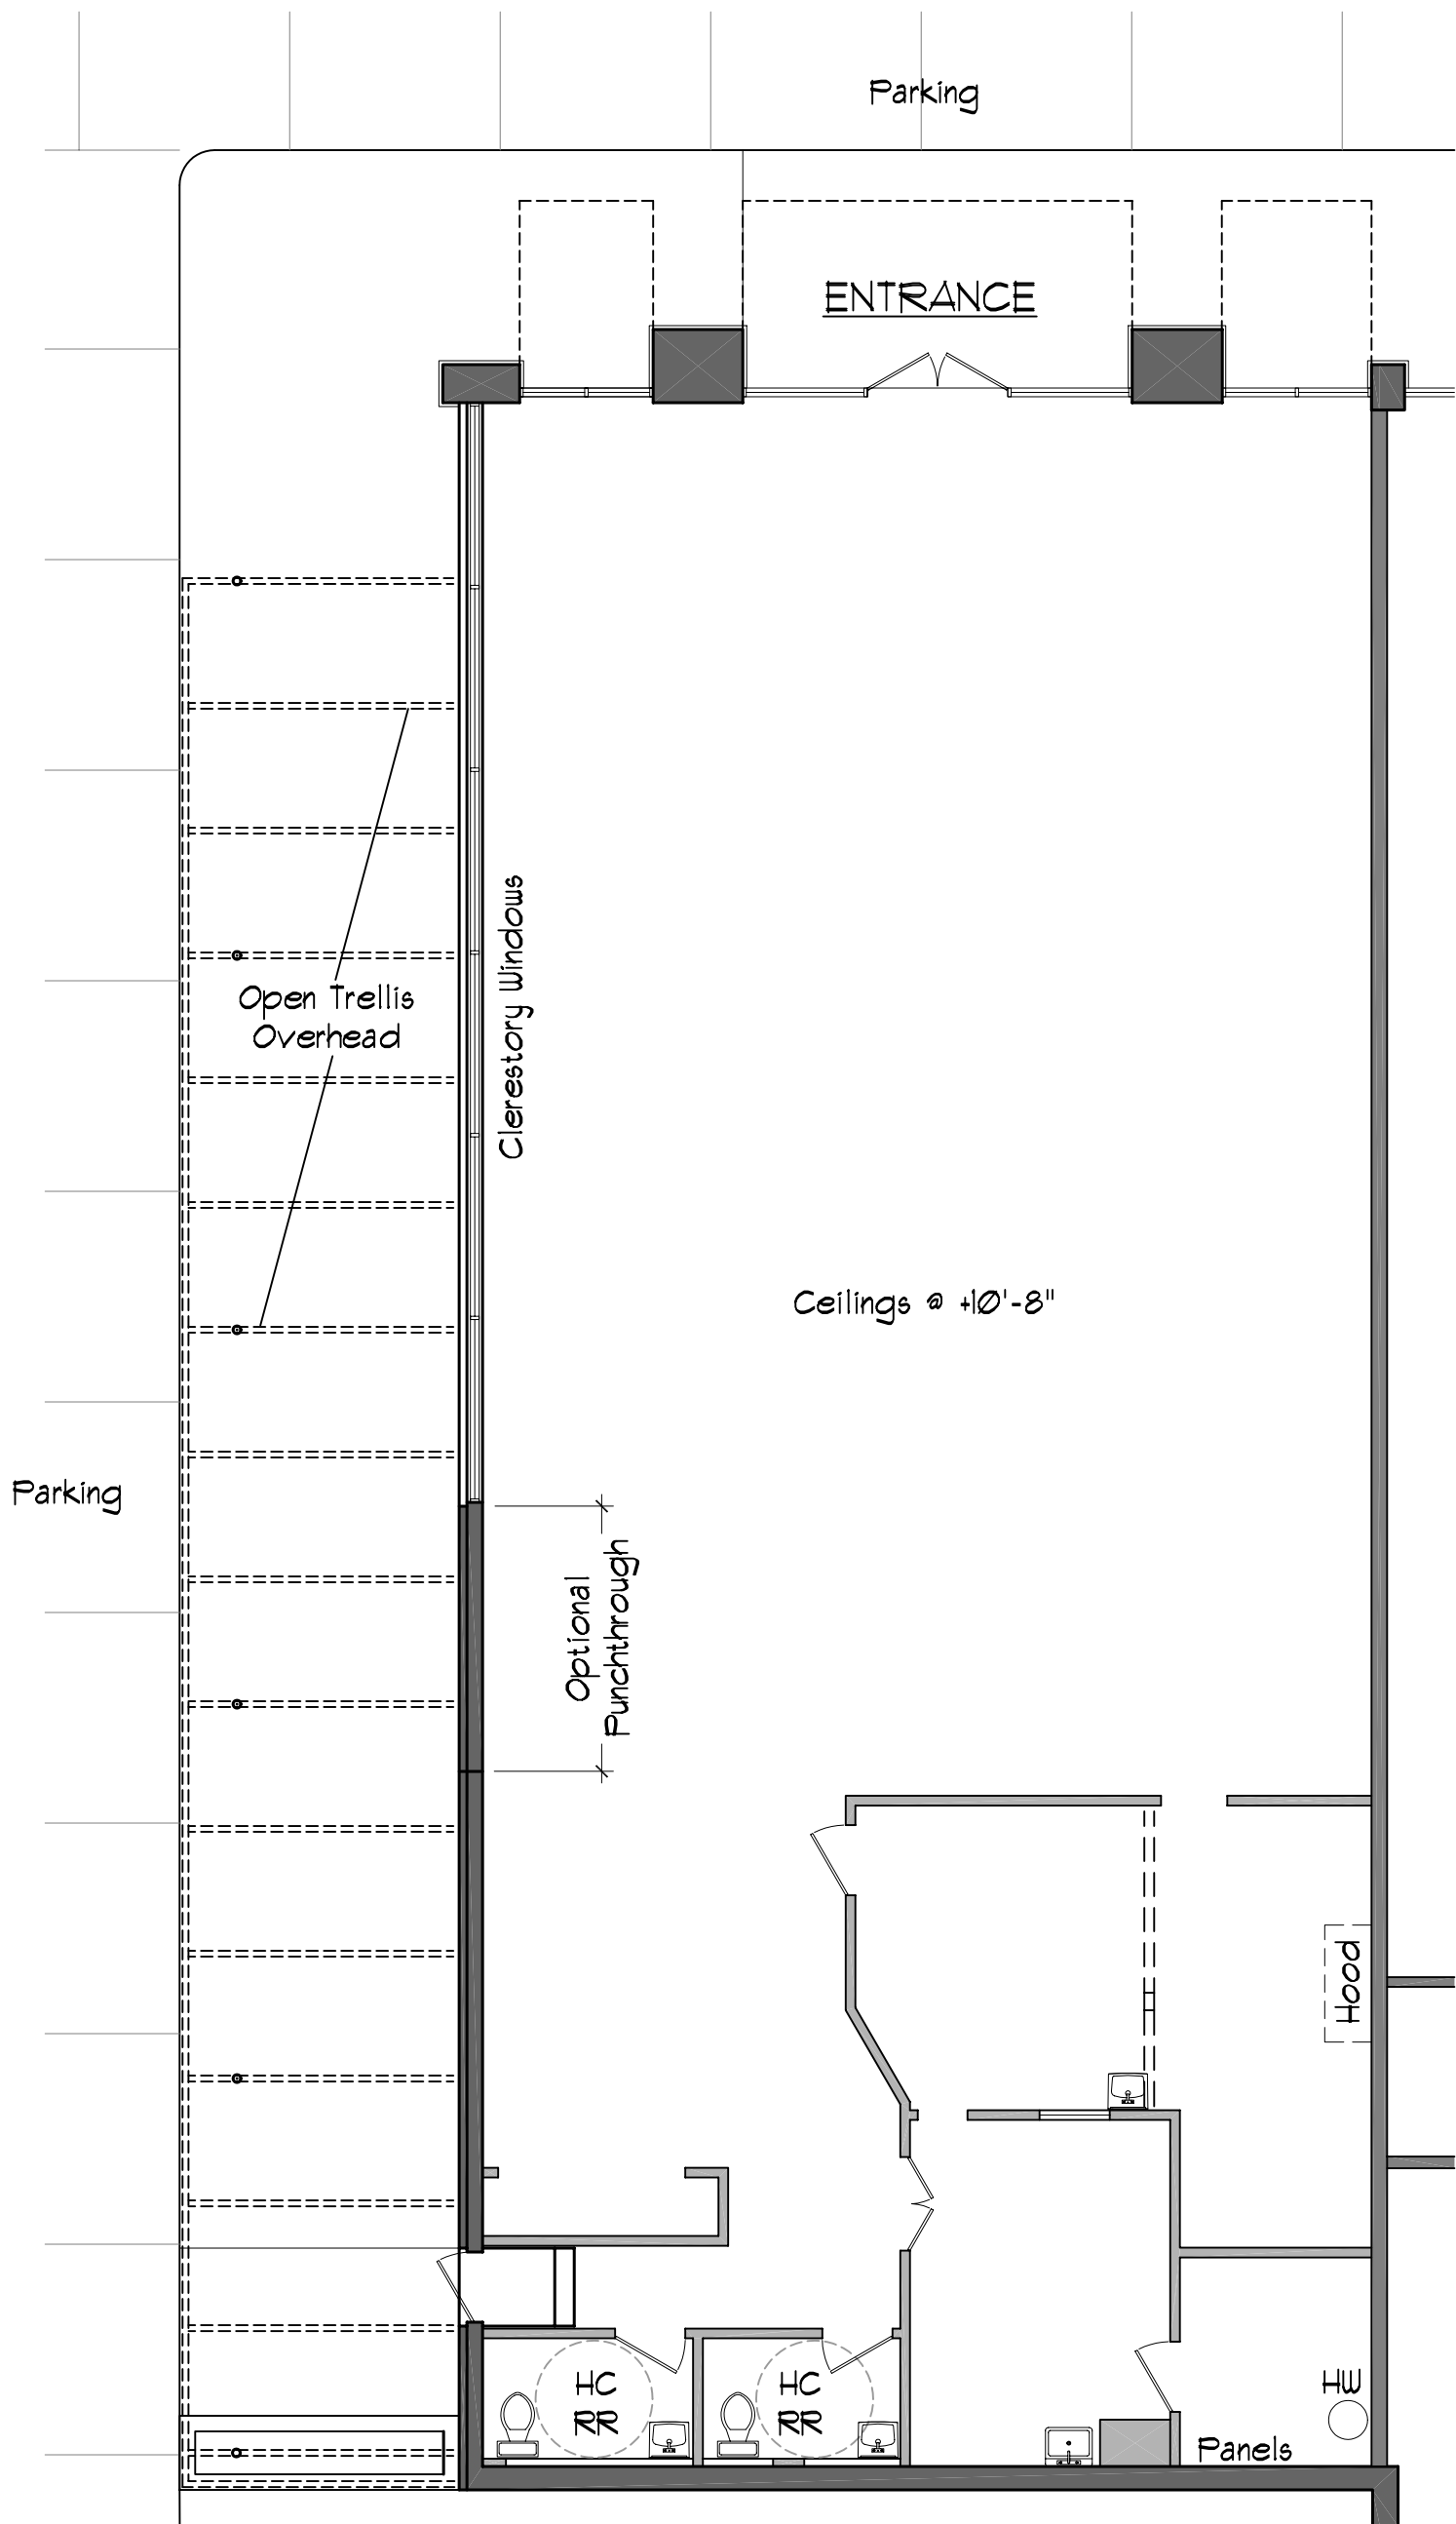

1514 E. Abram St.  
Arlington, Texas

Suite 1514 Floor Plan  
3,530 GSF

3/32" = 1'-0"  
t. north 11-9-2010

1514 E. Abram St.  
Arlington, Texas

Suite 1514 Floor Plan  
3,530 GSF

3/32" = 1'-0"  
t. north 11-9-2010

Suite 1514 Floor Plan  
3,530 GSF

Suite 1514 Floor Plan  
3,530 GSF