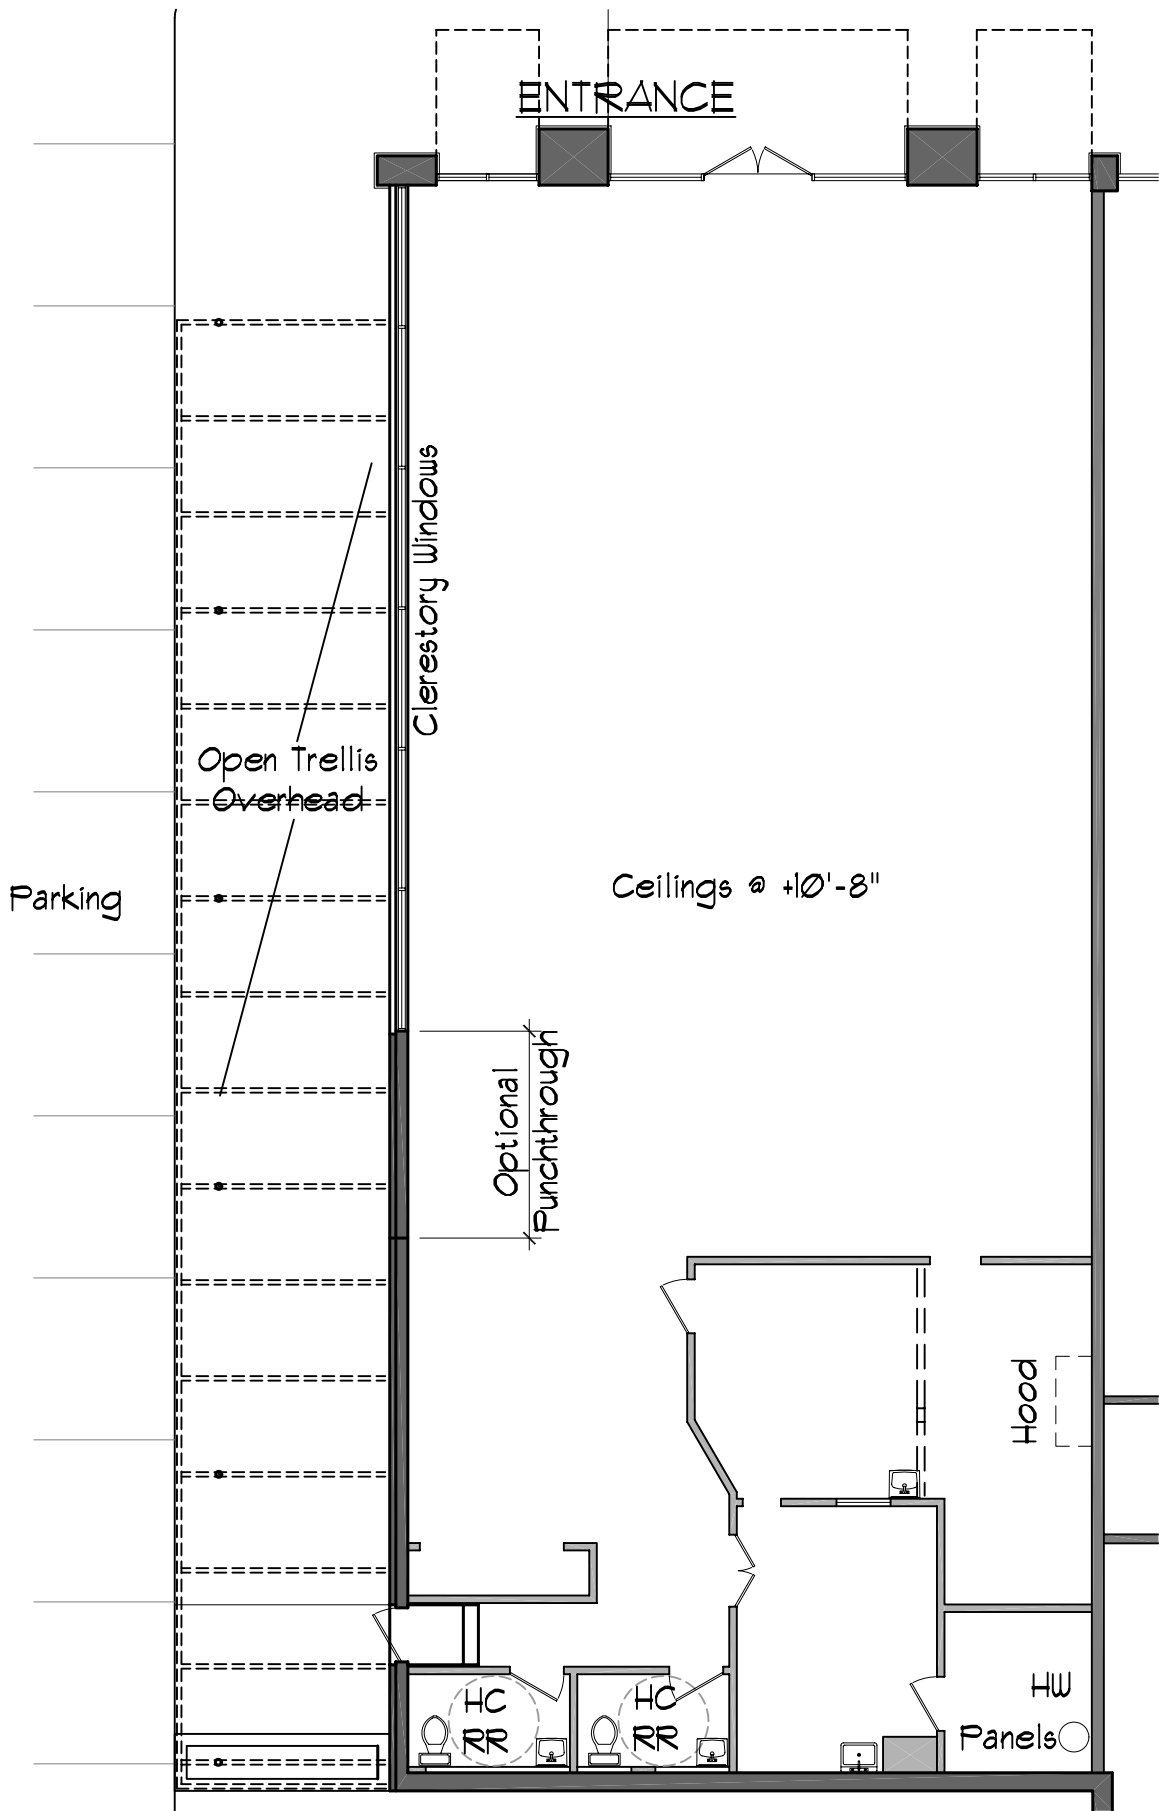

1514 E. Abram St.  
Arlington, Texas

Suite 1514 Floor Plan  
3,530 GSF

3/32" = 1'-0"  
t. north 11-9-2010

1514 E. Abram St.  
Arlington, Texas

Suite 1514 Floor Plan  
3,530 GSF

3/32" = 1'-0"  
t. north 11-9-2010

Suite 1514 Floor Plan  
3,530 GSF

Suite 1514 Floor Plan  
3,530 GSF