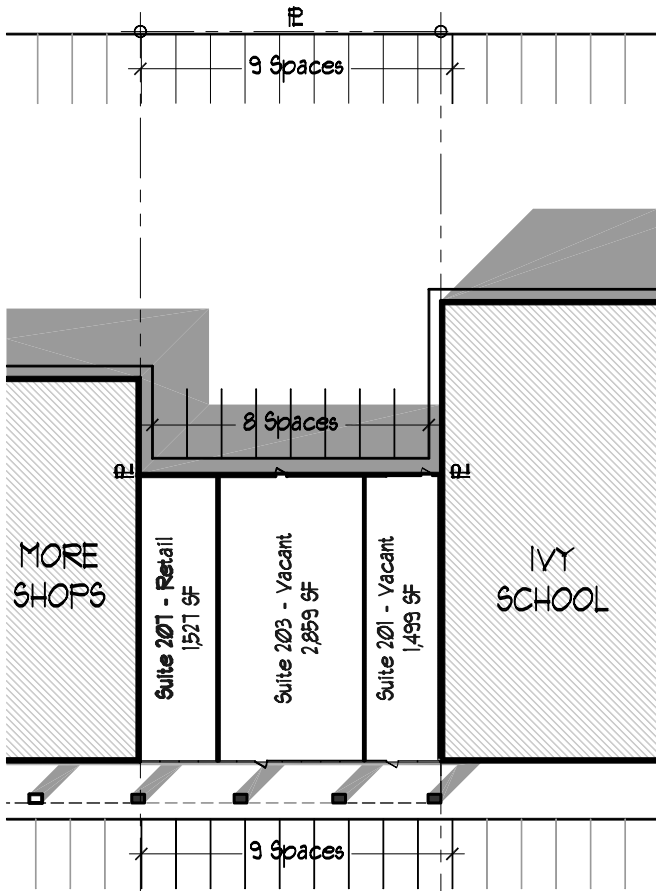

SITE PLAN HIGHLAND VILLAGE

Plano, Texas

Scale: 1" = 50'-0"

t.north 9-28-09

Parking:

136 - Standard Spaces
4 - HC Spaces

140 - Total Spaces